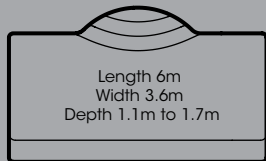

Length 6m
Width 3m
Depth 1m to 1.75m

Athena

Tuscany Series p.16 - p.17

Length 6m
Width 3m
Depth 1.2m to 1.63m

Santorini

Innovation Series p.10 - p.11

Length 6m
Width 3.6m
Depth 1.1m to 1.7m

Florentina