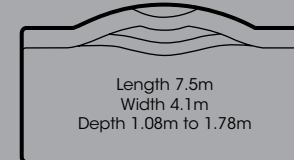

External: 6.4m x 4.0m

Capricorn