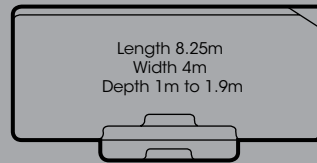

Grandeur*

Contemporary Series p.12 - p.13