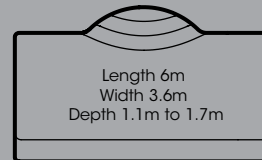

Series Features

- Extended seating ledge running the entire length of the pool
- Stylish, curved side-entry step area
- Optional spa jets for a soothing hydrotherapy massage
- Wide edge beam with safe, non-slip surface
- Full depth walls for maximum swimming area
- Generous area for recreation and exercise including lap swimming
- Available in an exclusive range of finishes including Pool ColourGuard with a Lifetime Interior Surface Guarantee

Santorini