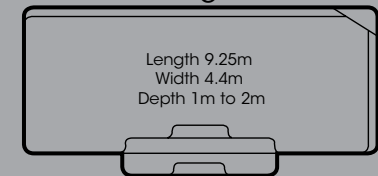

Regal

External: 9.65m x 4.8m

*Children should be supervised at all times