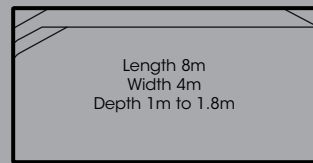

Valentina

Vogue Series p.18 - p.19