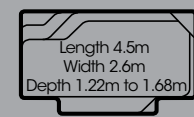

Princeton*

Contemporary Series p.12 - p.13

Length 4.5m
Width 2.6m
Depth 1.22m to 1.68m