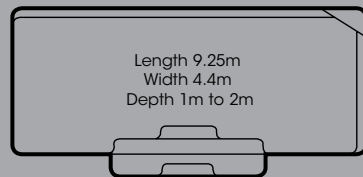

Regal*

Contemporary Series p.12 - p.13