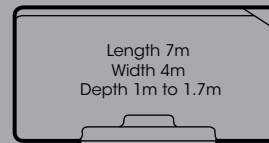

Princeton

External: 4.9m x 3.0m

Windsor

External: 5.9m x 3.0m

Chateau

External: 6.9m x 3.0m

Imperial

External: 7.4m x 4.4m