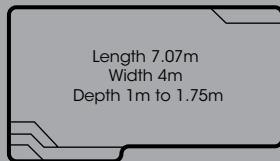

Harmony

Vogue Series p.18 - p.19

Length 7m
Width 2.5m
Depth 1.1m to 1.85m

Imperial*

Contemporary Series p.12 - p.13

Length 7m
Width 4m
Depth 1m to 1.7m

Cayman

Geo Series p.14 - p.15