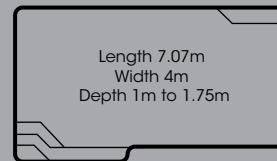

Series Features

- Generous side entry steps with extended bench seating
- Large deep end swimout relaxation area
- Based on one of the most popular concrete designs with all the advantages of a fibreglass pool
- Wide edgebeam with safe non-slip surface
- Full depth walls for maximum swimming area
- Ideal for swimming or just having fun
- Available in an exclusive range of finishes including Pool ColourGuard with a Lifetime Interior Surface Guarantee

Cayman