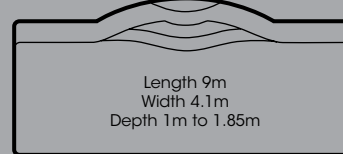

External: 7.9m x 4.5m

Aquarius

External: 9.4m x 4.5m