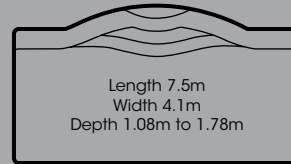

Capricorn

Innovation Series p.10 - p.11